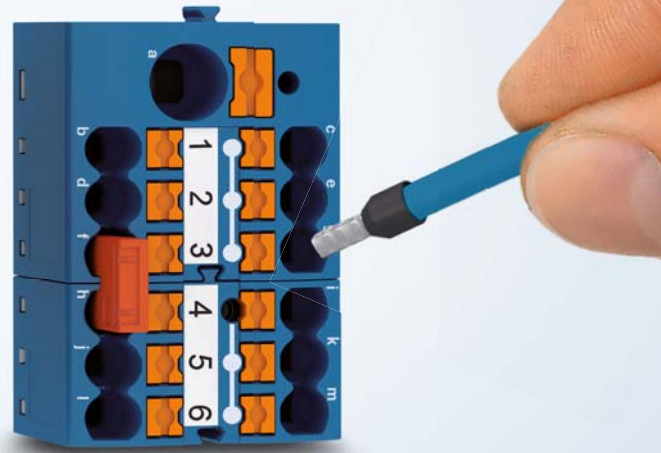

# The innovative PTFIX distribution block system with Push-in connection

As automation becomes increasingly common, the number of sensors and actuators is also increasing – making potential distribution or collection more complex as a result. The demands on the connection technology used are numerous and unique. The intelligent PTFIX distribution block concept reduces your assembly times and has the right solution for every application.

# Ready-to-connect PTFIX distribution blocks with Push-in connection

PTFIX distribution blocks are delivered ready to be connected, in different numbers of positions and mounting types. They can be used straight away and expanded as needed. Thus, PTFIX blocks ensure flexible and cost-effective load and control current distribution.

## Unpack, connect, and you're done

Ready-to-connect blocks enable fast assembly without manual bridging, offering time savings of up to 80%.

## Customized expansion

The distribution blocks can be arranged and expanded, checked, and marked individually with two-pos. plug-in bridges from the CLIPLINE complete system.

Push-in Technology   
Designed by PHOENIX CONTACT