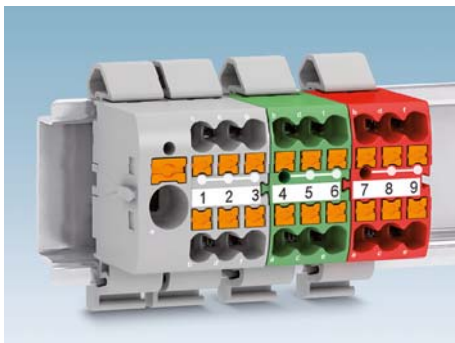

## Intuitive and secure installation

Distribution and power blocks with 6, 12, and 18 terminal points for intuitive and secure installation are available in eleven colors.

## Customized expansion

The distribution blocks can be arranged and expanded, checked, and marked individually with two-pos. plug-in bridges from the CLIPLINE complete system.

Push-in Technology   
Designed by PHOENIX CONTACT

### DIN rail mounting

The distribution blocks for mounting on 35 mm standard DIN rails enable clear and convenient cable routing. Distribution blocks for mounting on 15 mm standard DIN rails are available for use in small junction boxes.