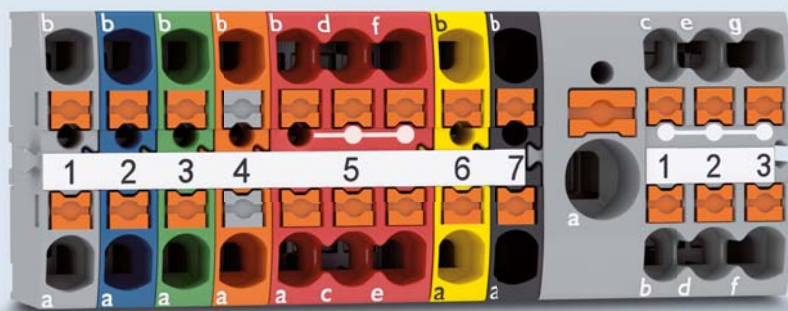

Configure and order distribution block solutions online

PTFIX distribution blocks and single layers provide you with countless combination possibilities. Our new online configurators provide you with support in the creation of your customized distribution block solution. Configure your distribution blocks with just a few entries, thanks to simple menus, 2D and 3D product images, and intuitive user interfaces: easy to create and easy to order.

Easy repeat ordering

You can reorder your distribution block configuration at any time via the automatically generated solution ID, without having to enter additional information.