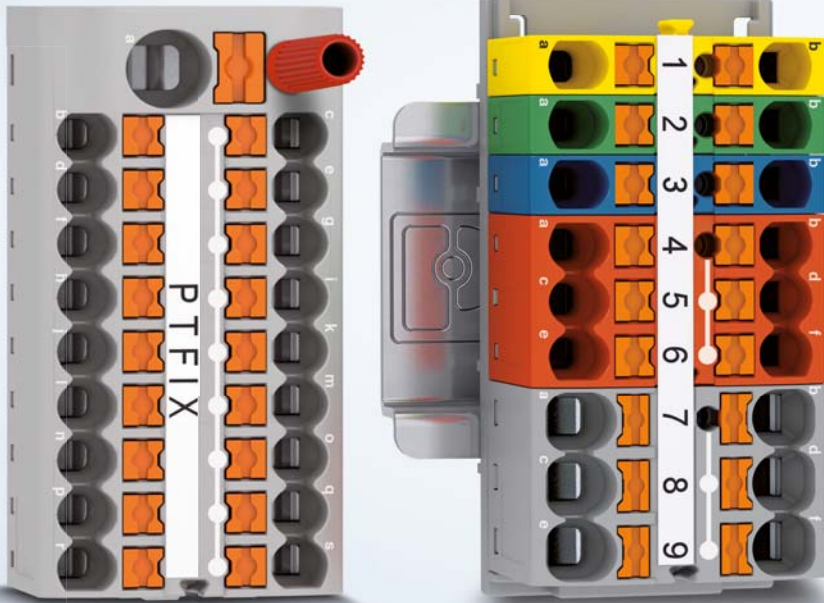

Intuitive and secure installation

Distribution and power blocks with 6, 12, and 18 terminal points for intuitive and secure installation are available in eleven colors.

Customized expansion

The distribution blocks can be arranged and expanded, checked, and marked individually with two-pos. plug-in bridges from the CLIPLINE complete system.